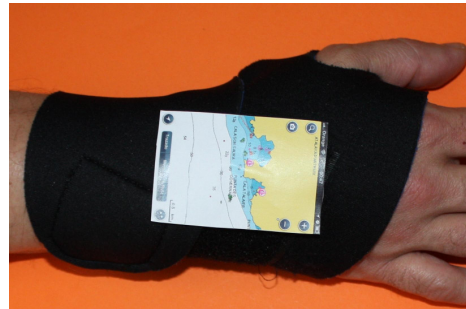

Prototype A

- Compact system to control route
- Small touch screen
- Watch model
- Perfect for puntual sport
- Cardiac control system
- Gps, wifi, bluethoot
- Compas
- Maps run
- Water resistant 60 m

Prototype E

- System to control route.
- Big touch screen.
- Perfect for adventure sport
- Impact resistant
- Ergonomic fix.
- Cardiac control system.
- Rescue alarm
- Control “where is my friend”.
- Gps, wifi, bluethoot.
- Compas.
- Maps route / sea maps.
- More App.
- Water resistant 60 m.

Prototype I

- System to control route.
- Big touch screen.
- You can fix in all structure.
- Perfect for adventure sport.
- Ergonomic fix.
- Impact resistant
- Cardiac control system.
- Rescue Alarm
- Control “where is my friend?”.
- Gps, wifi, bluethoot.
- Compas.
- Maps run/sea maps.
- More app.
- Water resistant 60 m.

Prototype J

- System to control route.
- Big touch screen.
- Perfect for adventure sport
- Impact resistant
- Ergonomic fix.
- Cardiac control system.
- Rescue alarm
- Control “where is my friend”.
- Gps, wifi, bluethoot.
- Compas.
- Maps route / sea maps.
- More App.
- Water resistant 60 m.